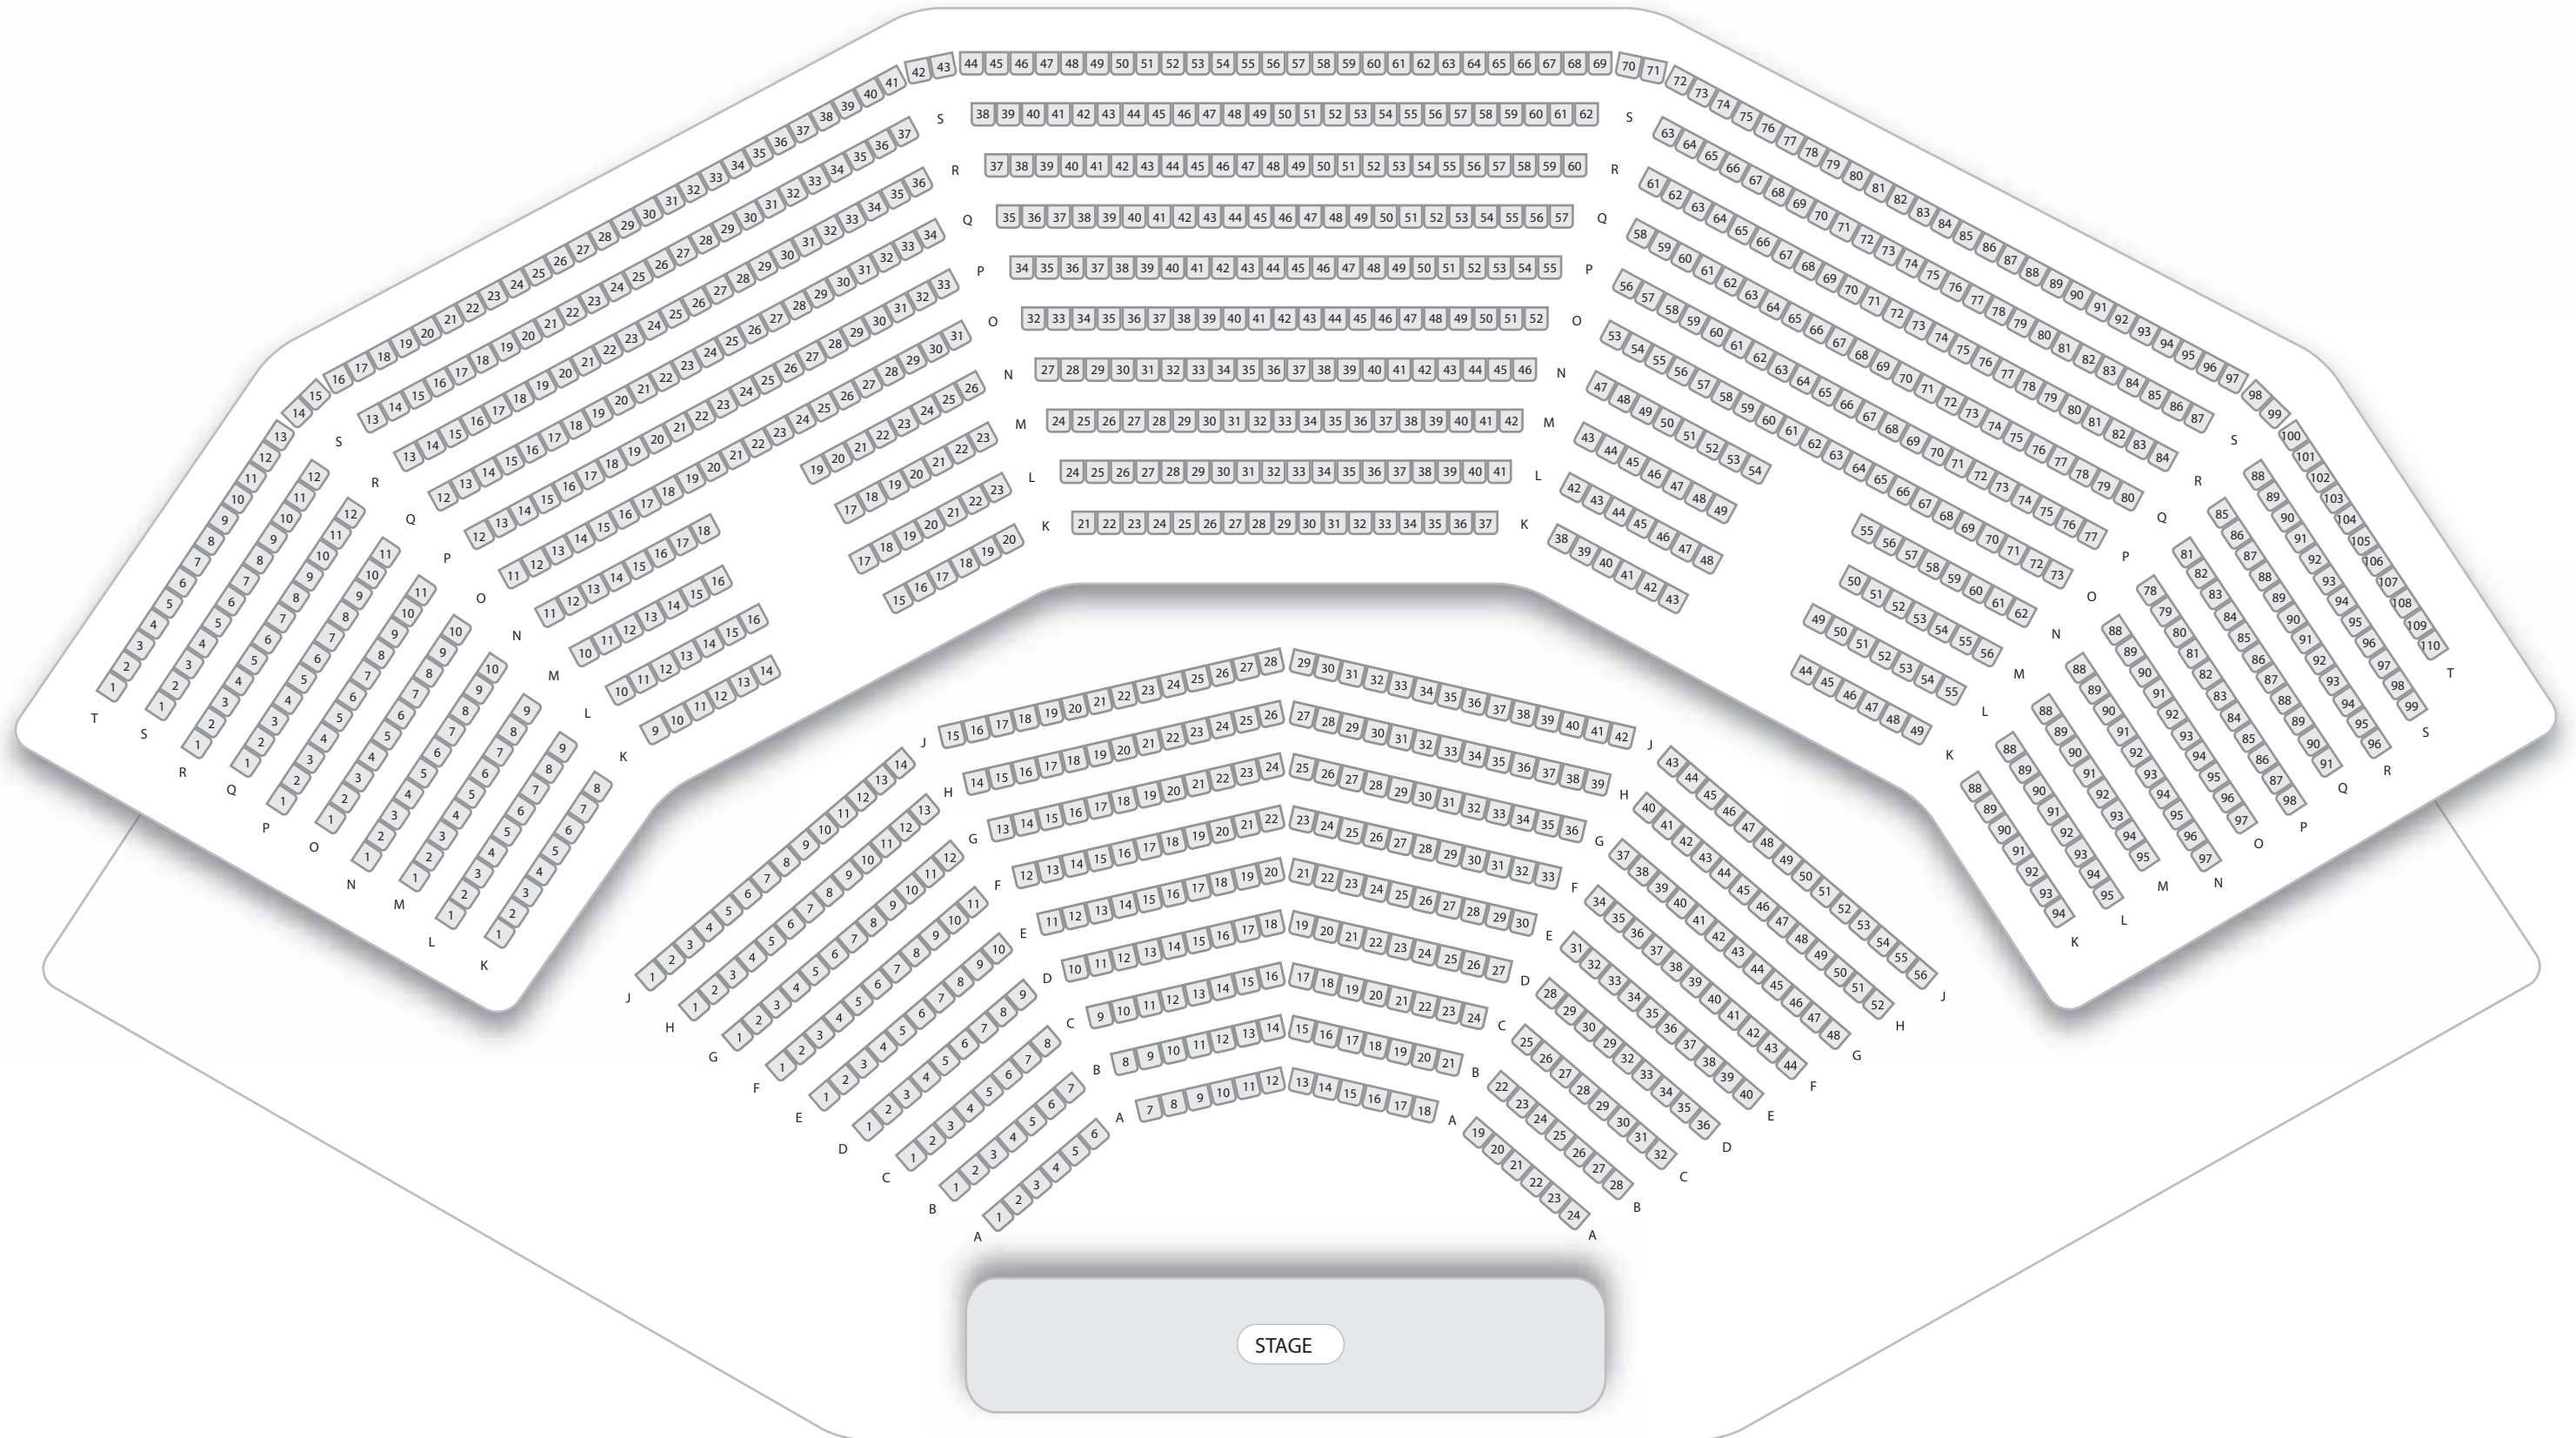

Venue: **OPEN AIR REGENTS PARK**

Iron Works, Inner Circle, London NW1 4NP

Tickets

0207 935 5765

Location: **Iron Works, Inner Circle**

 **Regent's Park**

2 min. walk to the South-East

Tube Lines: Bakerloo line

 **Baker Street**

5 min. walk to the South-West

Tube Lines: Bakerloo line, Jubilee line, Metropolitan line, Hammersmith & City line, Circle line

 **Albany Street**

Bus: 18, 27, 2, 74, 13, 82, 113, 139, 274, C2

Nightbus: 453, 27, N18